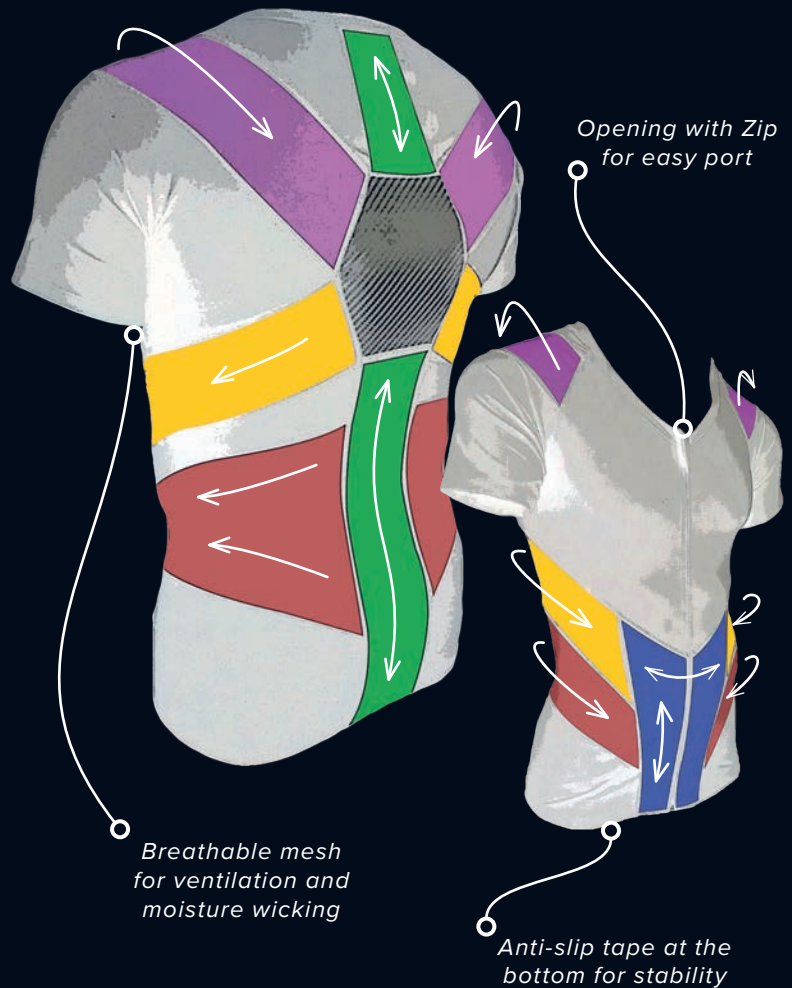

# POSTURE

REMINDER T-SHIRT

ALIGN  
THE SPINE  
CORRECTLY

INCREASES  
OXYGEN  
SUPPLY

MAINTAINING  
THE VERTICAL  
POSTURE

FLAT STOMACH  
EFFECT

ACTIVATE  
UNUSED  
MUSCLES

# HOW DOES IT WORK?

By wrapping the shoulders the elastic bands apply a certain resistance, which forces the wearer to straighten up to no longer feel this traction and resistance which implies a stimulation of the muscles thus activating the inhibited muscles to straighten up thus avoiding the curvature of the arched back.

## FEATURES

 Innovative material and blocked for a fixed support bringing closer the shoulder blades

 Elastic bands in breathable mesh supporting the deltoid and trapezius

 Elastic bands for maintaining muscles

 Spine support

 Lumbar support

 Abdominal compression band and flat stomach effect

**MD** **CE** Medical Device  
Dispositivo Medico

**POSTURE REMINDER T-SHIRT** is a short-sleeved posture shirt that incorporates elastic mapped according to muscle anatomy to support muscles and joints. The elastic bands promote neurological stimulation of the muscles, applying resistance, reminding the wearer to stand up straight naturally so as not to feel any tension. In this way, POSTURE helps promote correct back posture. Thanks to its innovative design, it can improve poor posture, lung function and reduce wearer fatigue.